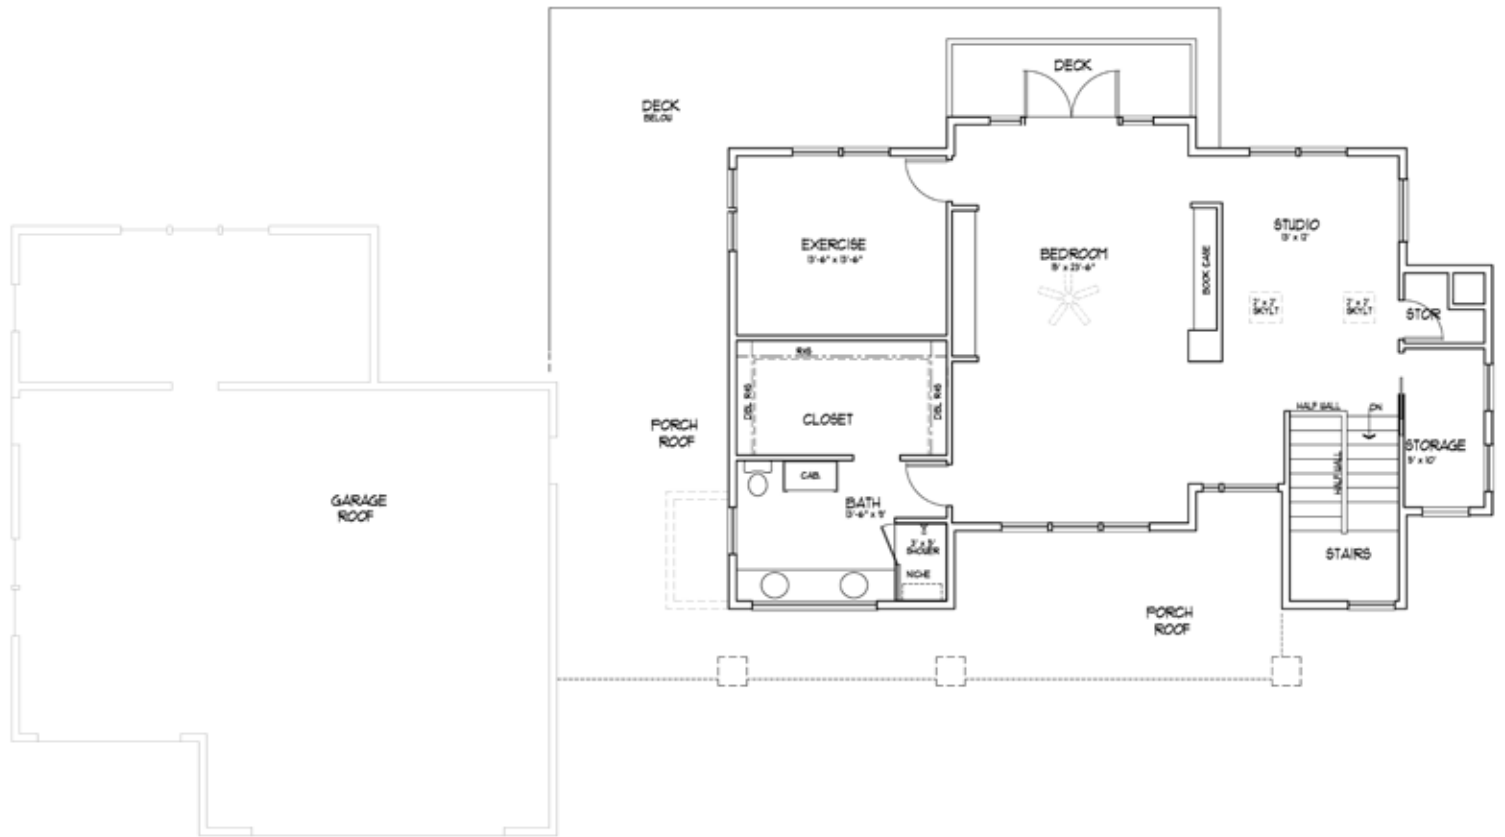

## Main Floor

- 1 Bed/1 Bath
- 1,208 sqf of Living Space (2,461 sqf Home Total)
- 1,178 sqf Three-Car Garage with Shop
- 542 sqf Deck
- 165 sqf Covered Deck
- 380 sqf Covered Porch

## Upper Floor

- 1+Bed/1 Bath
- 1,253 sqf of Living Space (2,461 sqf Home Total)