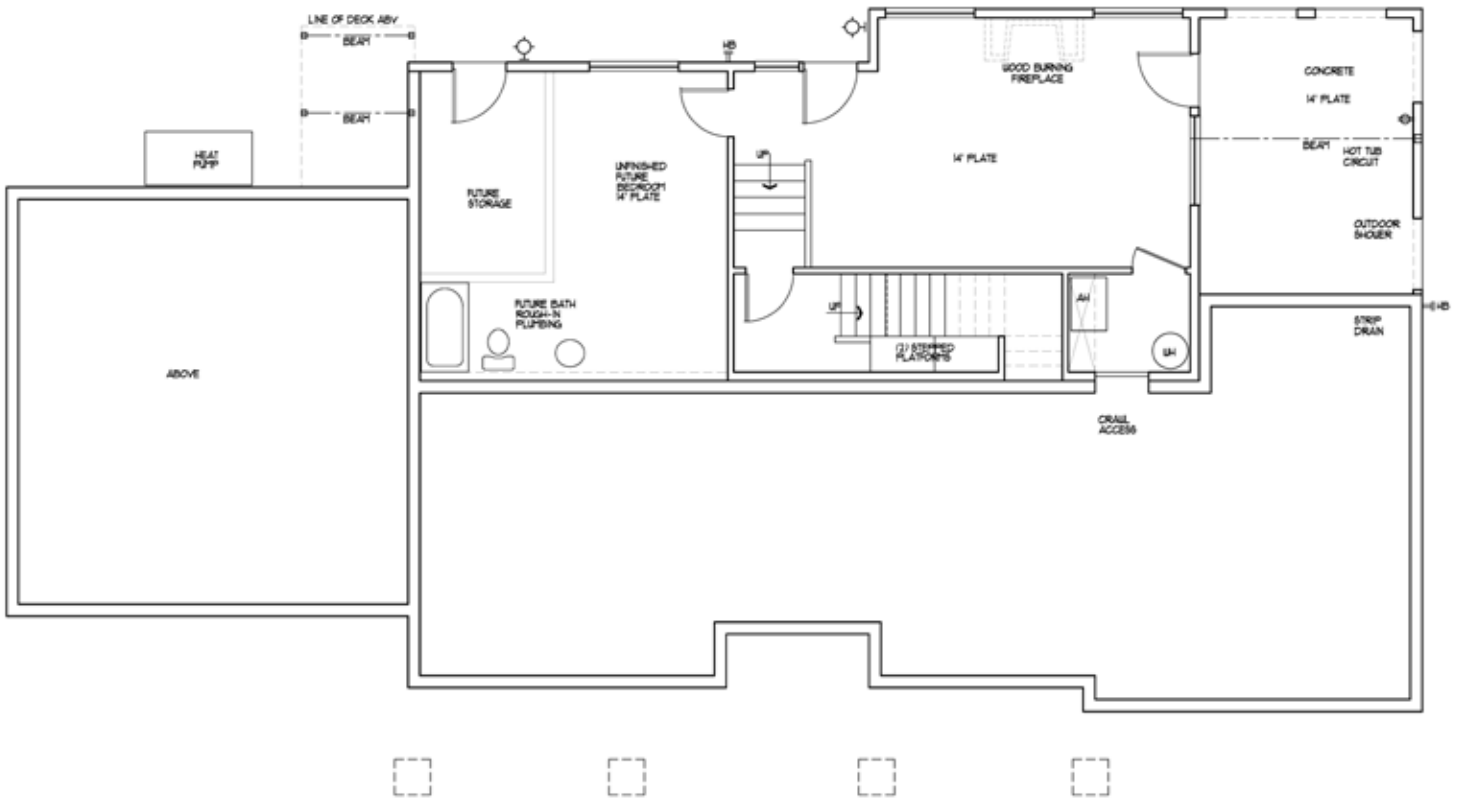

## Main Floor

- 1,880 sqf Living Space
- 540 sqf Two-Car Garage
- 3 Bed/2 Bath
- 200 sqf Covered Outdoor Room
- 277 sqf Covered Porch

 Anderson Homes

## Lower Floor

- 1,228 sqf of Living Space
- Bedroom, Bathroom & Family Room
- Covered Outdoor Room

 Anderson Homes