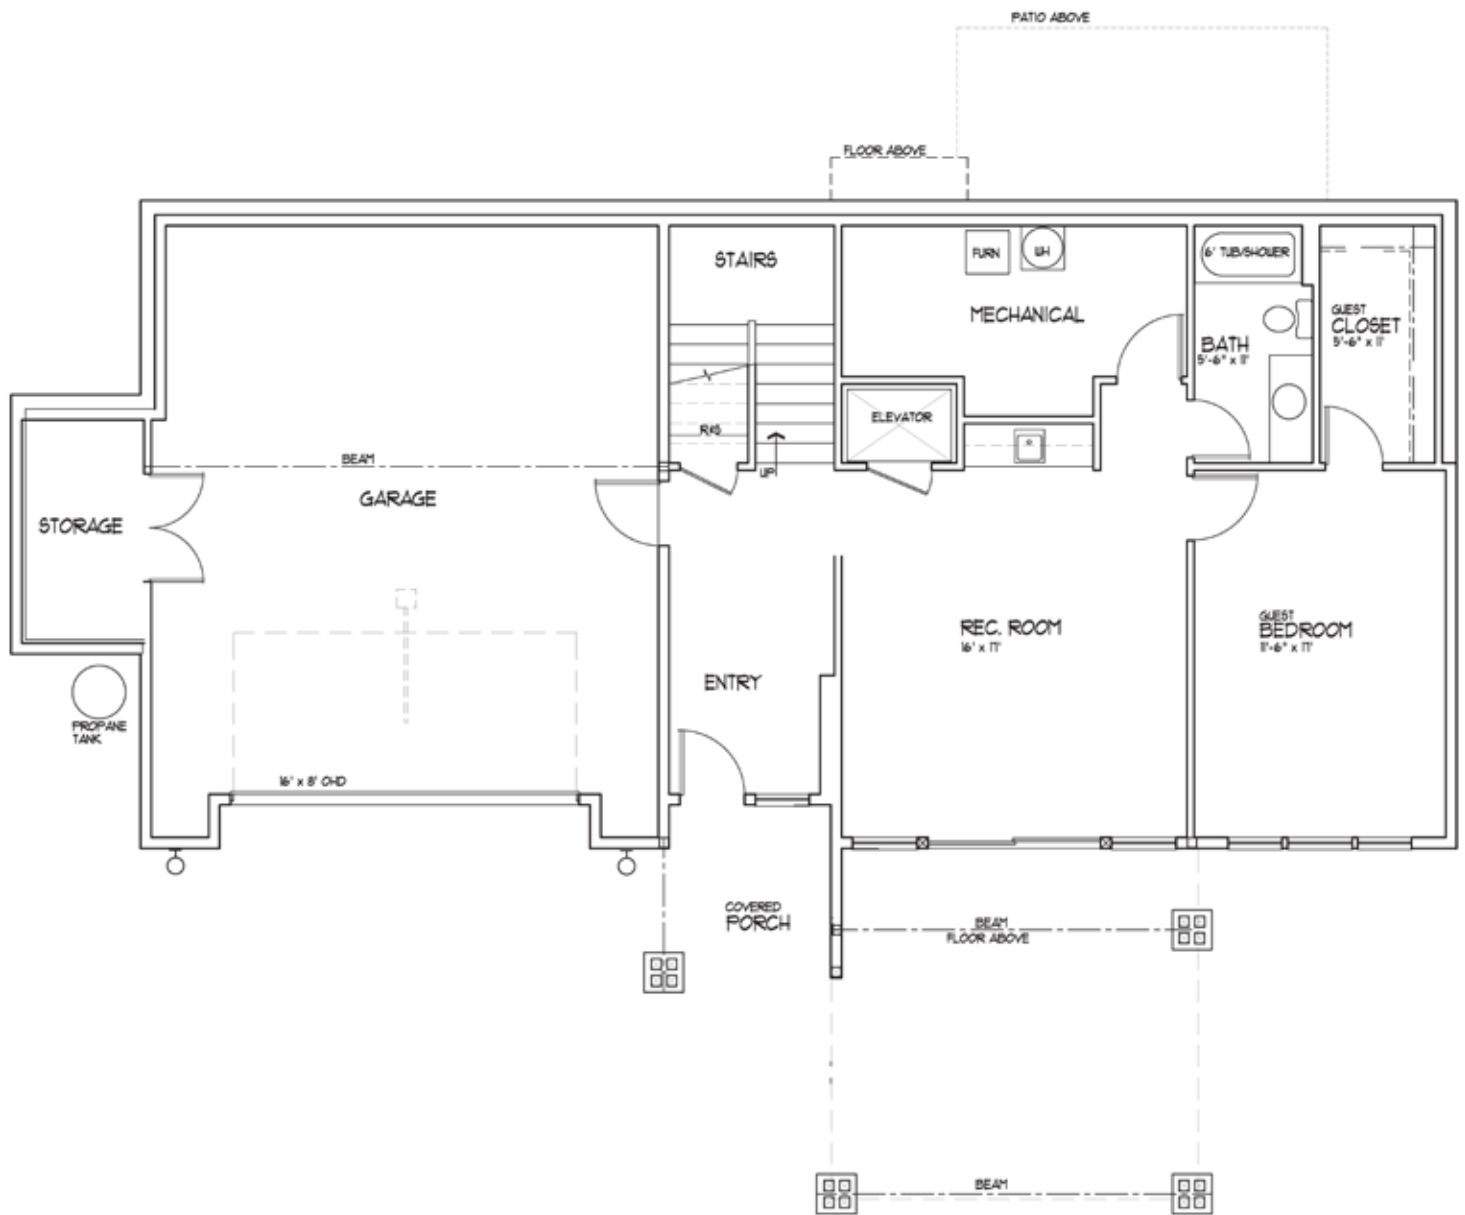

Main Floor

- 1,879 SF Living Space
- Master Bedroom + Office
- 1.5 Bath
- 204 SF Covered Outdoor Room
- 136 SF Covered Patio

Anderson Homes

Lower Floor

- 1,080 SF Living Space
- Bedroom/Bathroom/Rec. Room
- Covered Porch