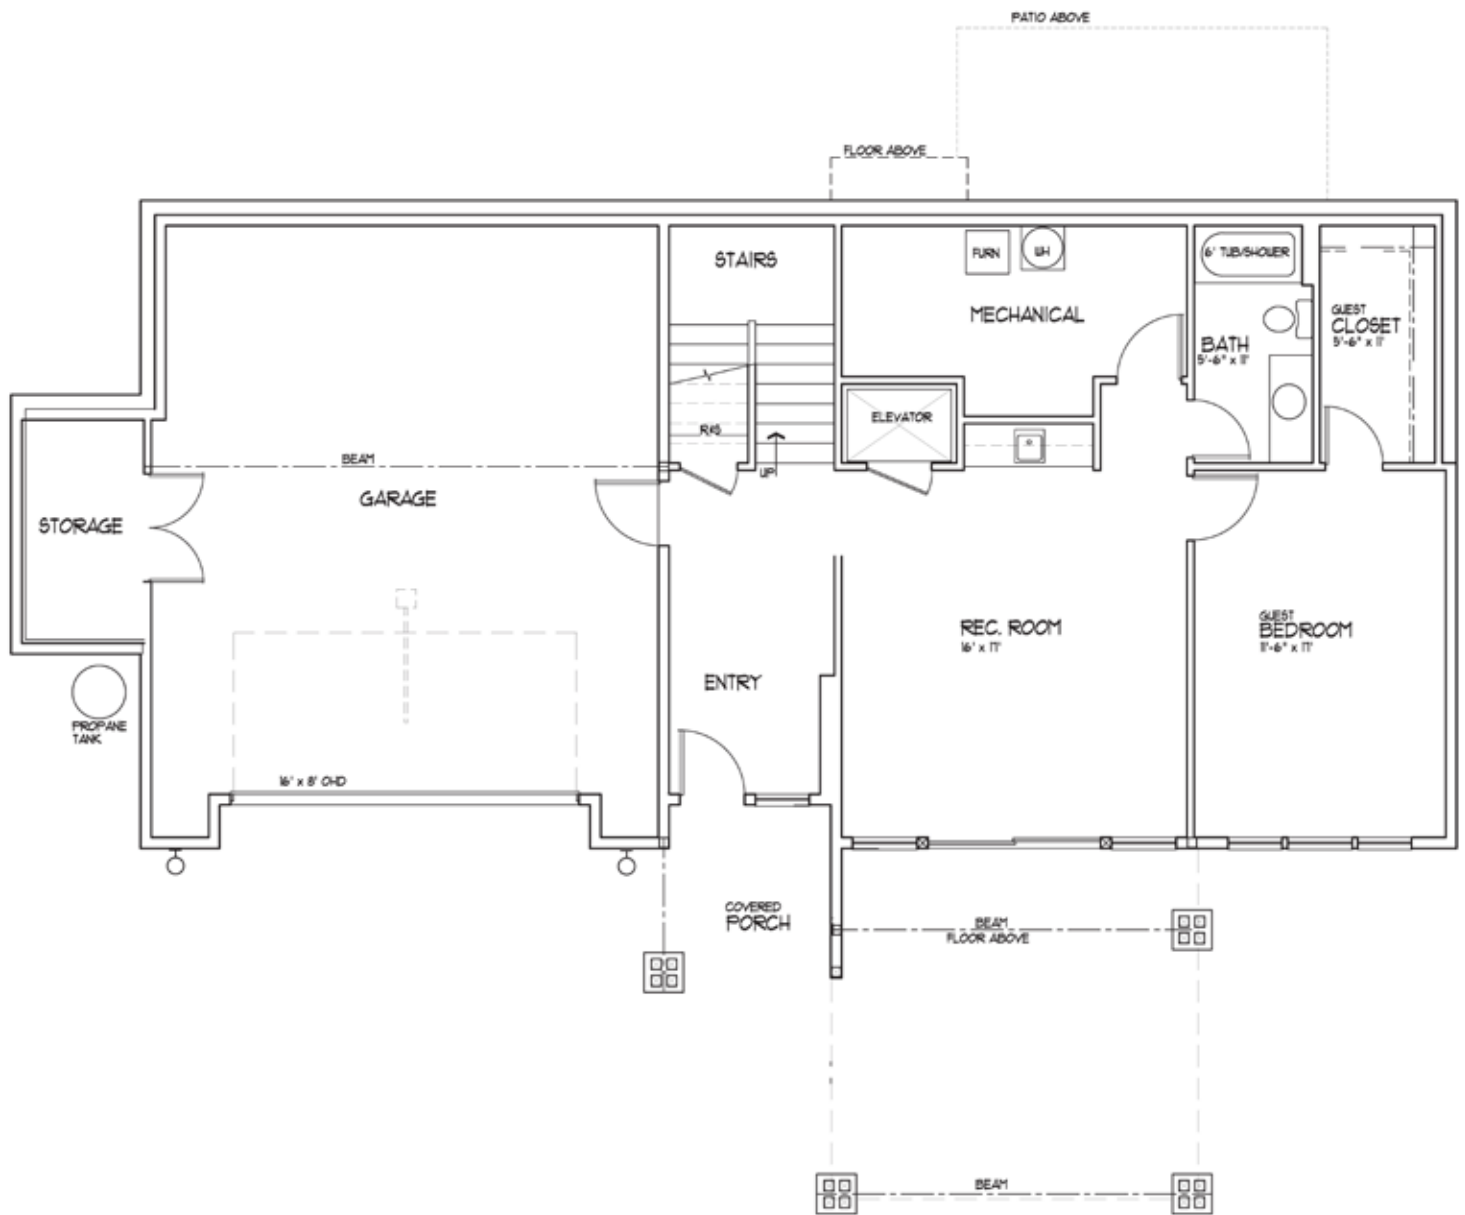

Main Floor

- 1,879 SF Living Space
- Master Bedroom + Office
- 1.5 Bath
- 204 SF Covered Outdoor Room
- 136 SF Covered Patio

 Anderson Homes

Lower Floor

- 1,080 SF Living Space
- Bedroom/Bathroom/Rec. Room
- Covered Porch