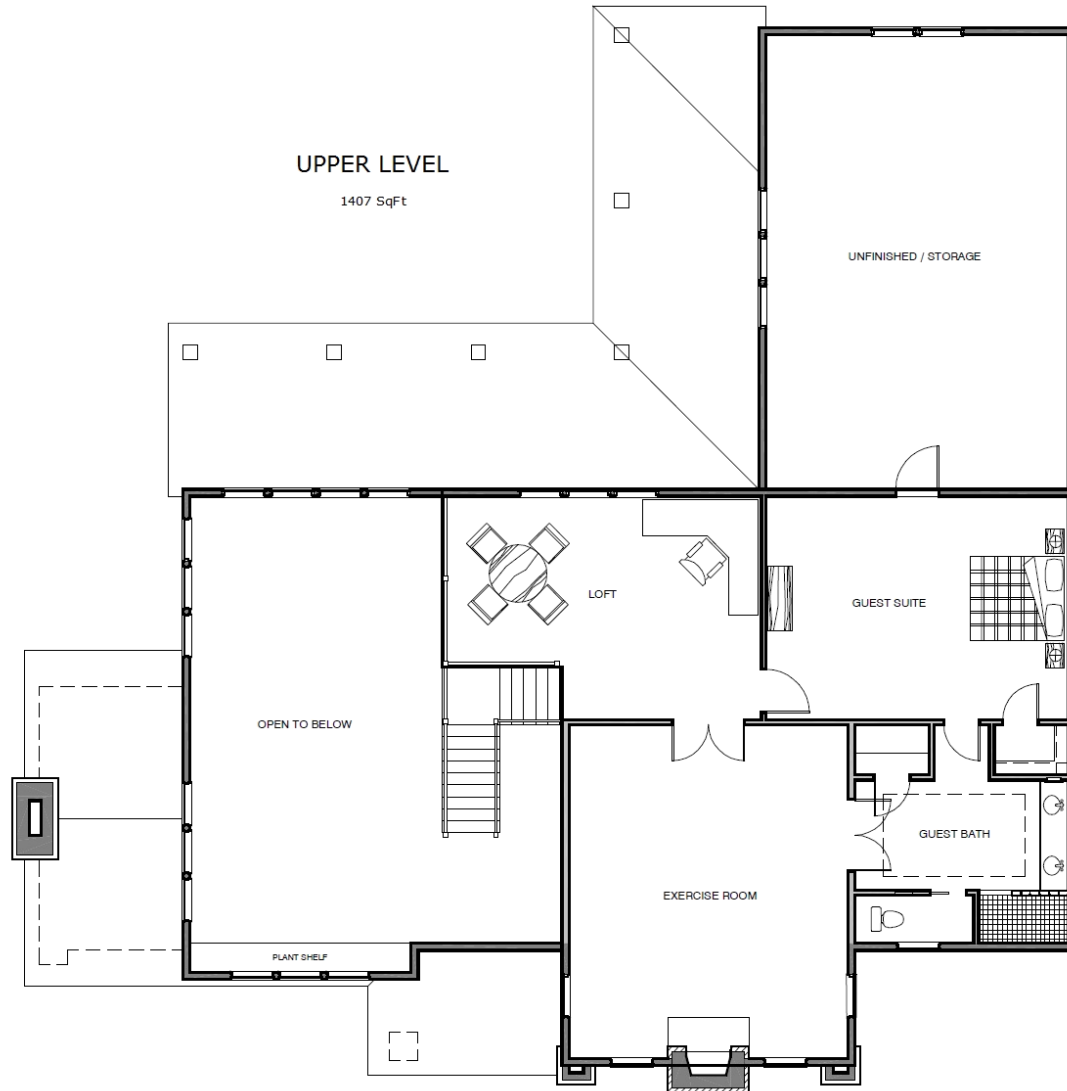

Seal Rock

3723 SqFt

MAIN LEVEL

2316 SqFt