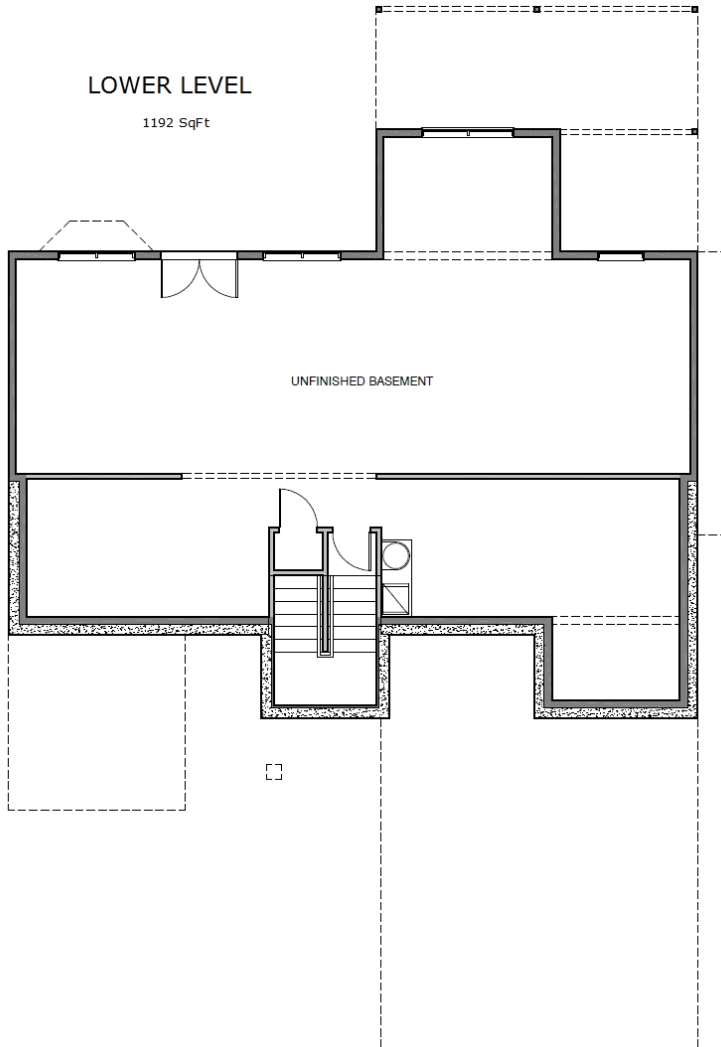

Mariner's Cove

2705 SqFt

LOWER LEVEL

1192 SqFt

MAIN LEVEL

1513 SqFt