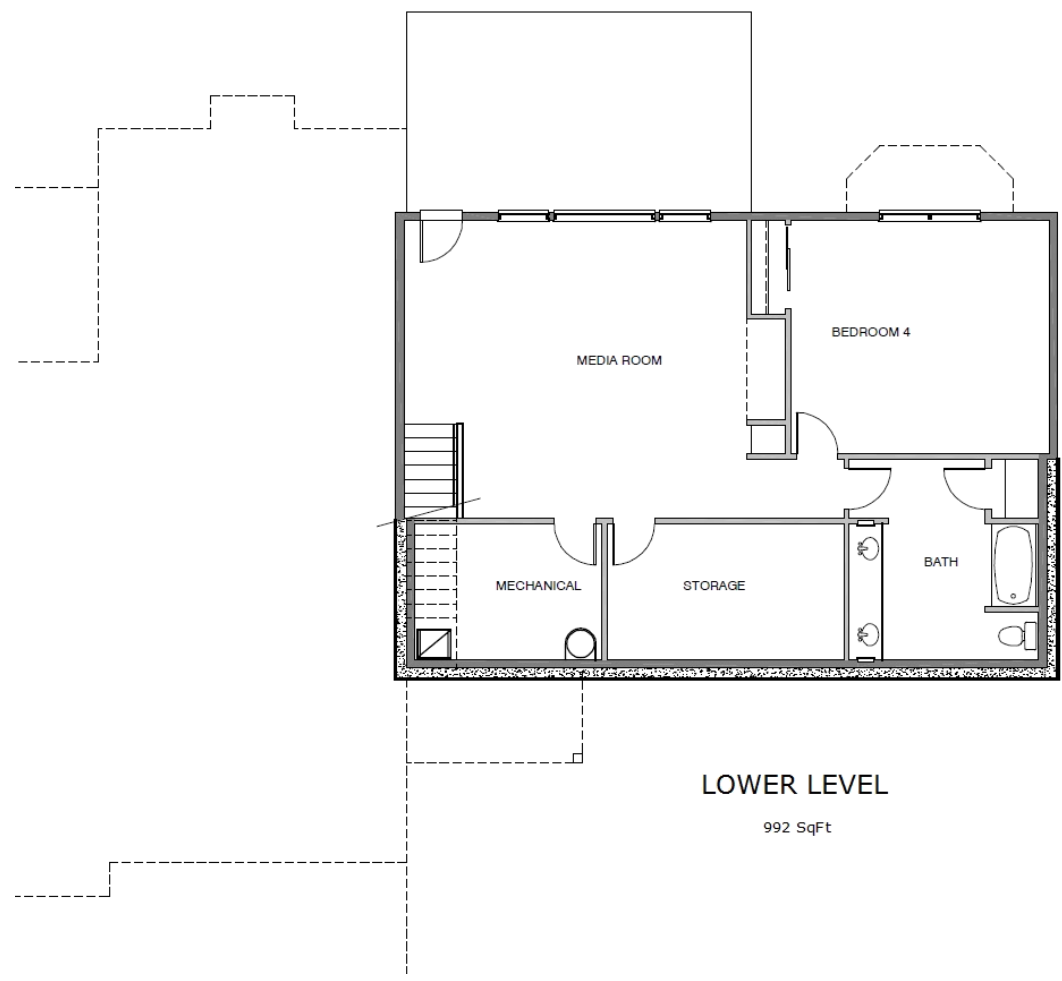

Dodge Point

3195 SqFt

LOWER LEVEL
992 SqFt

MAIN LEVEL
2203 SqFt