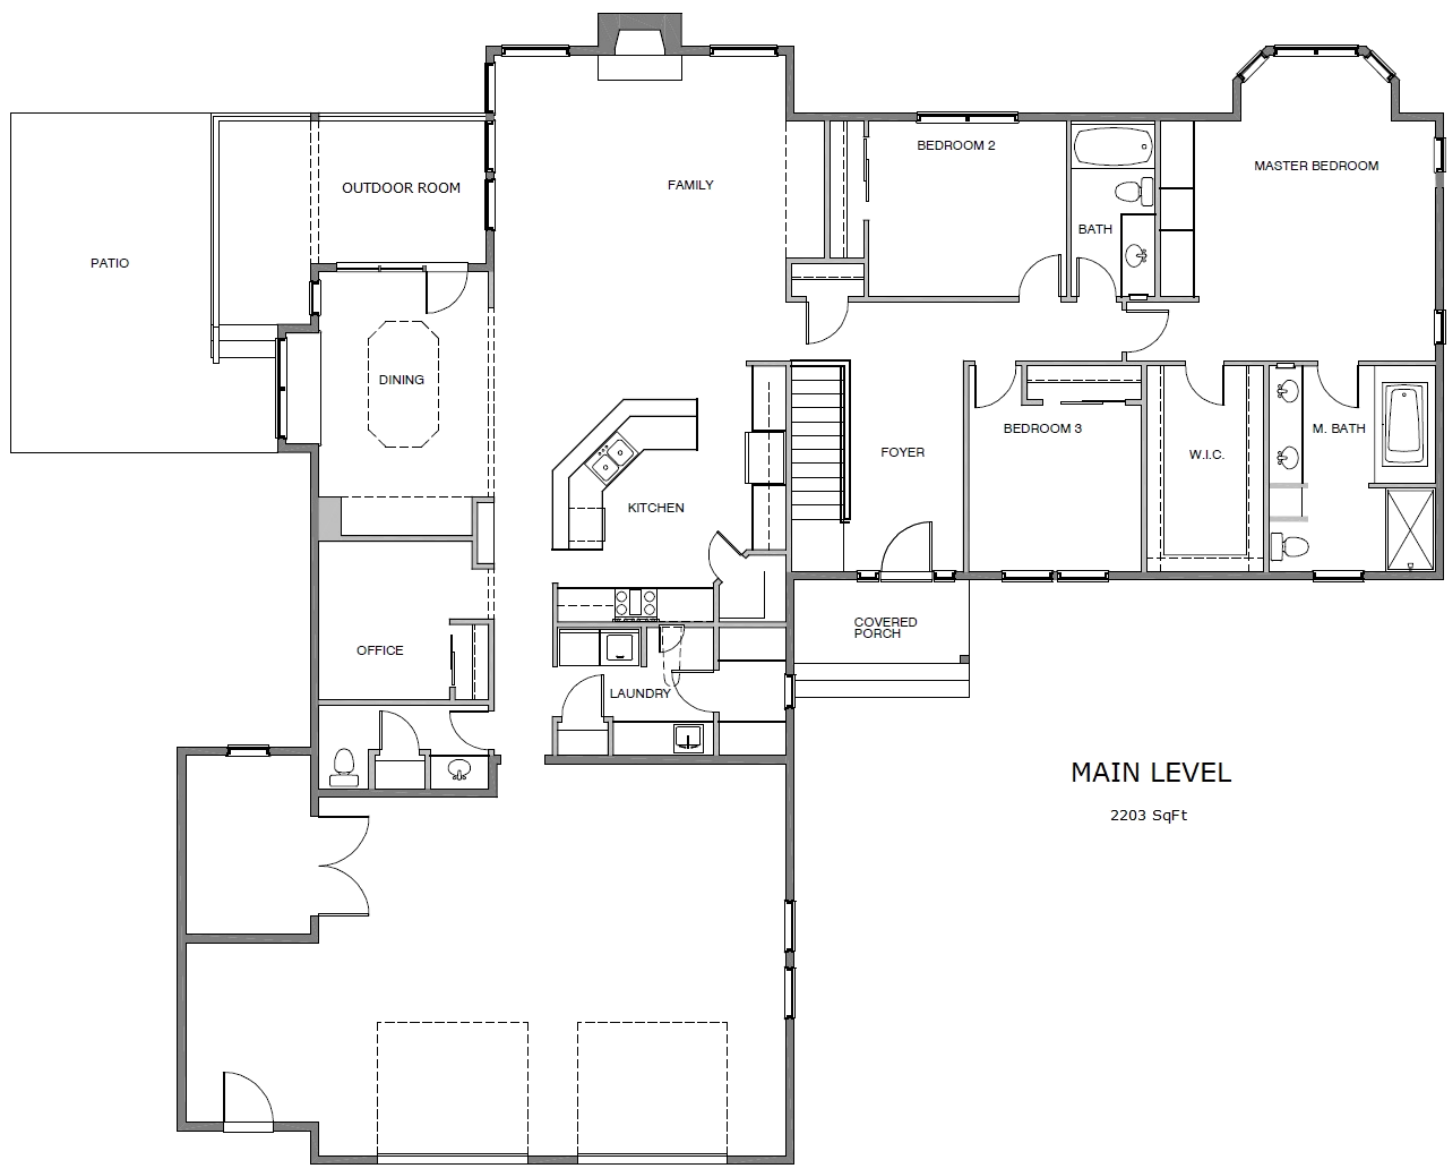

Dodge Point

3195 SqFt

LOWER LEVEL
992 SqFt

MAIN LEVEL
2203 SqFt