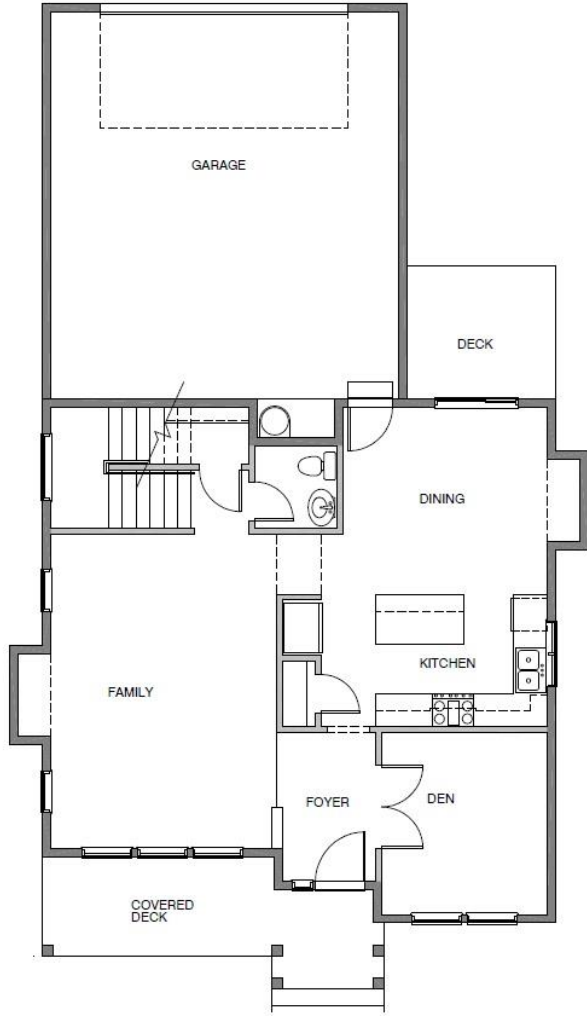

# Cape Flattery

1760 SqFt

UPPER LEVEL  
920 SqFt

MAIN LEVEL  
840 SqFt