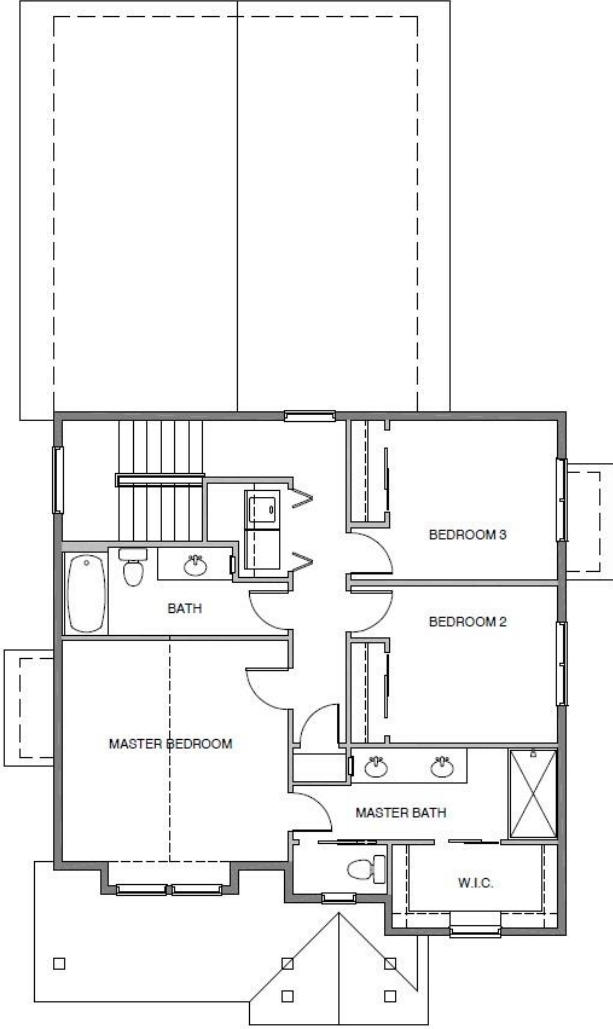

# Cape Flattery

1760 SqFt

UPPER LEVEL  
920 SqFt

MAIN LEVEL  
840 SqFt