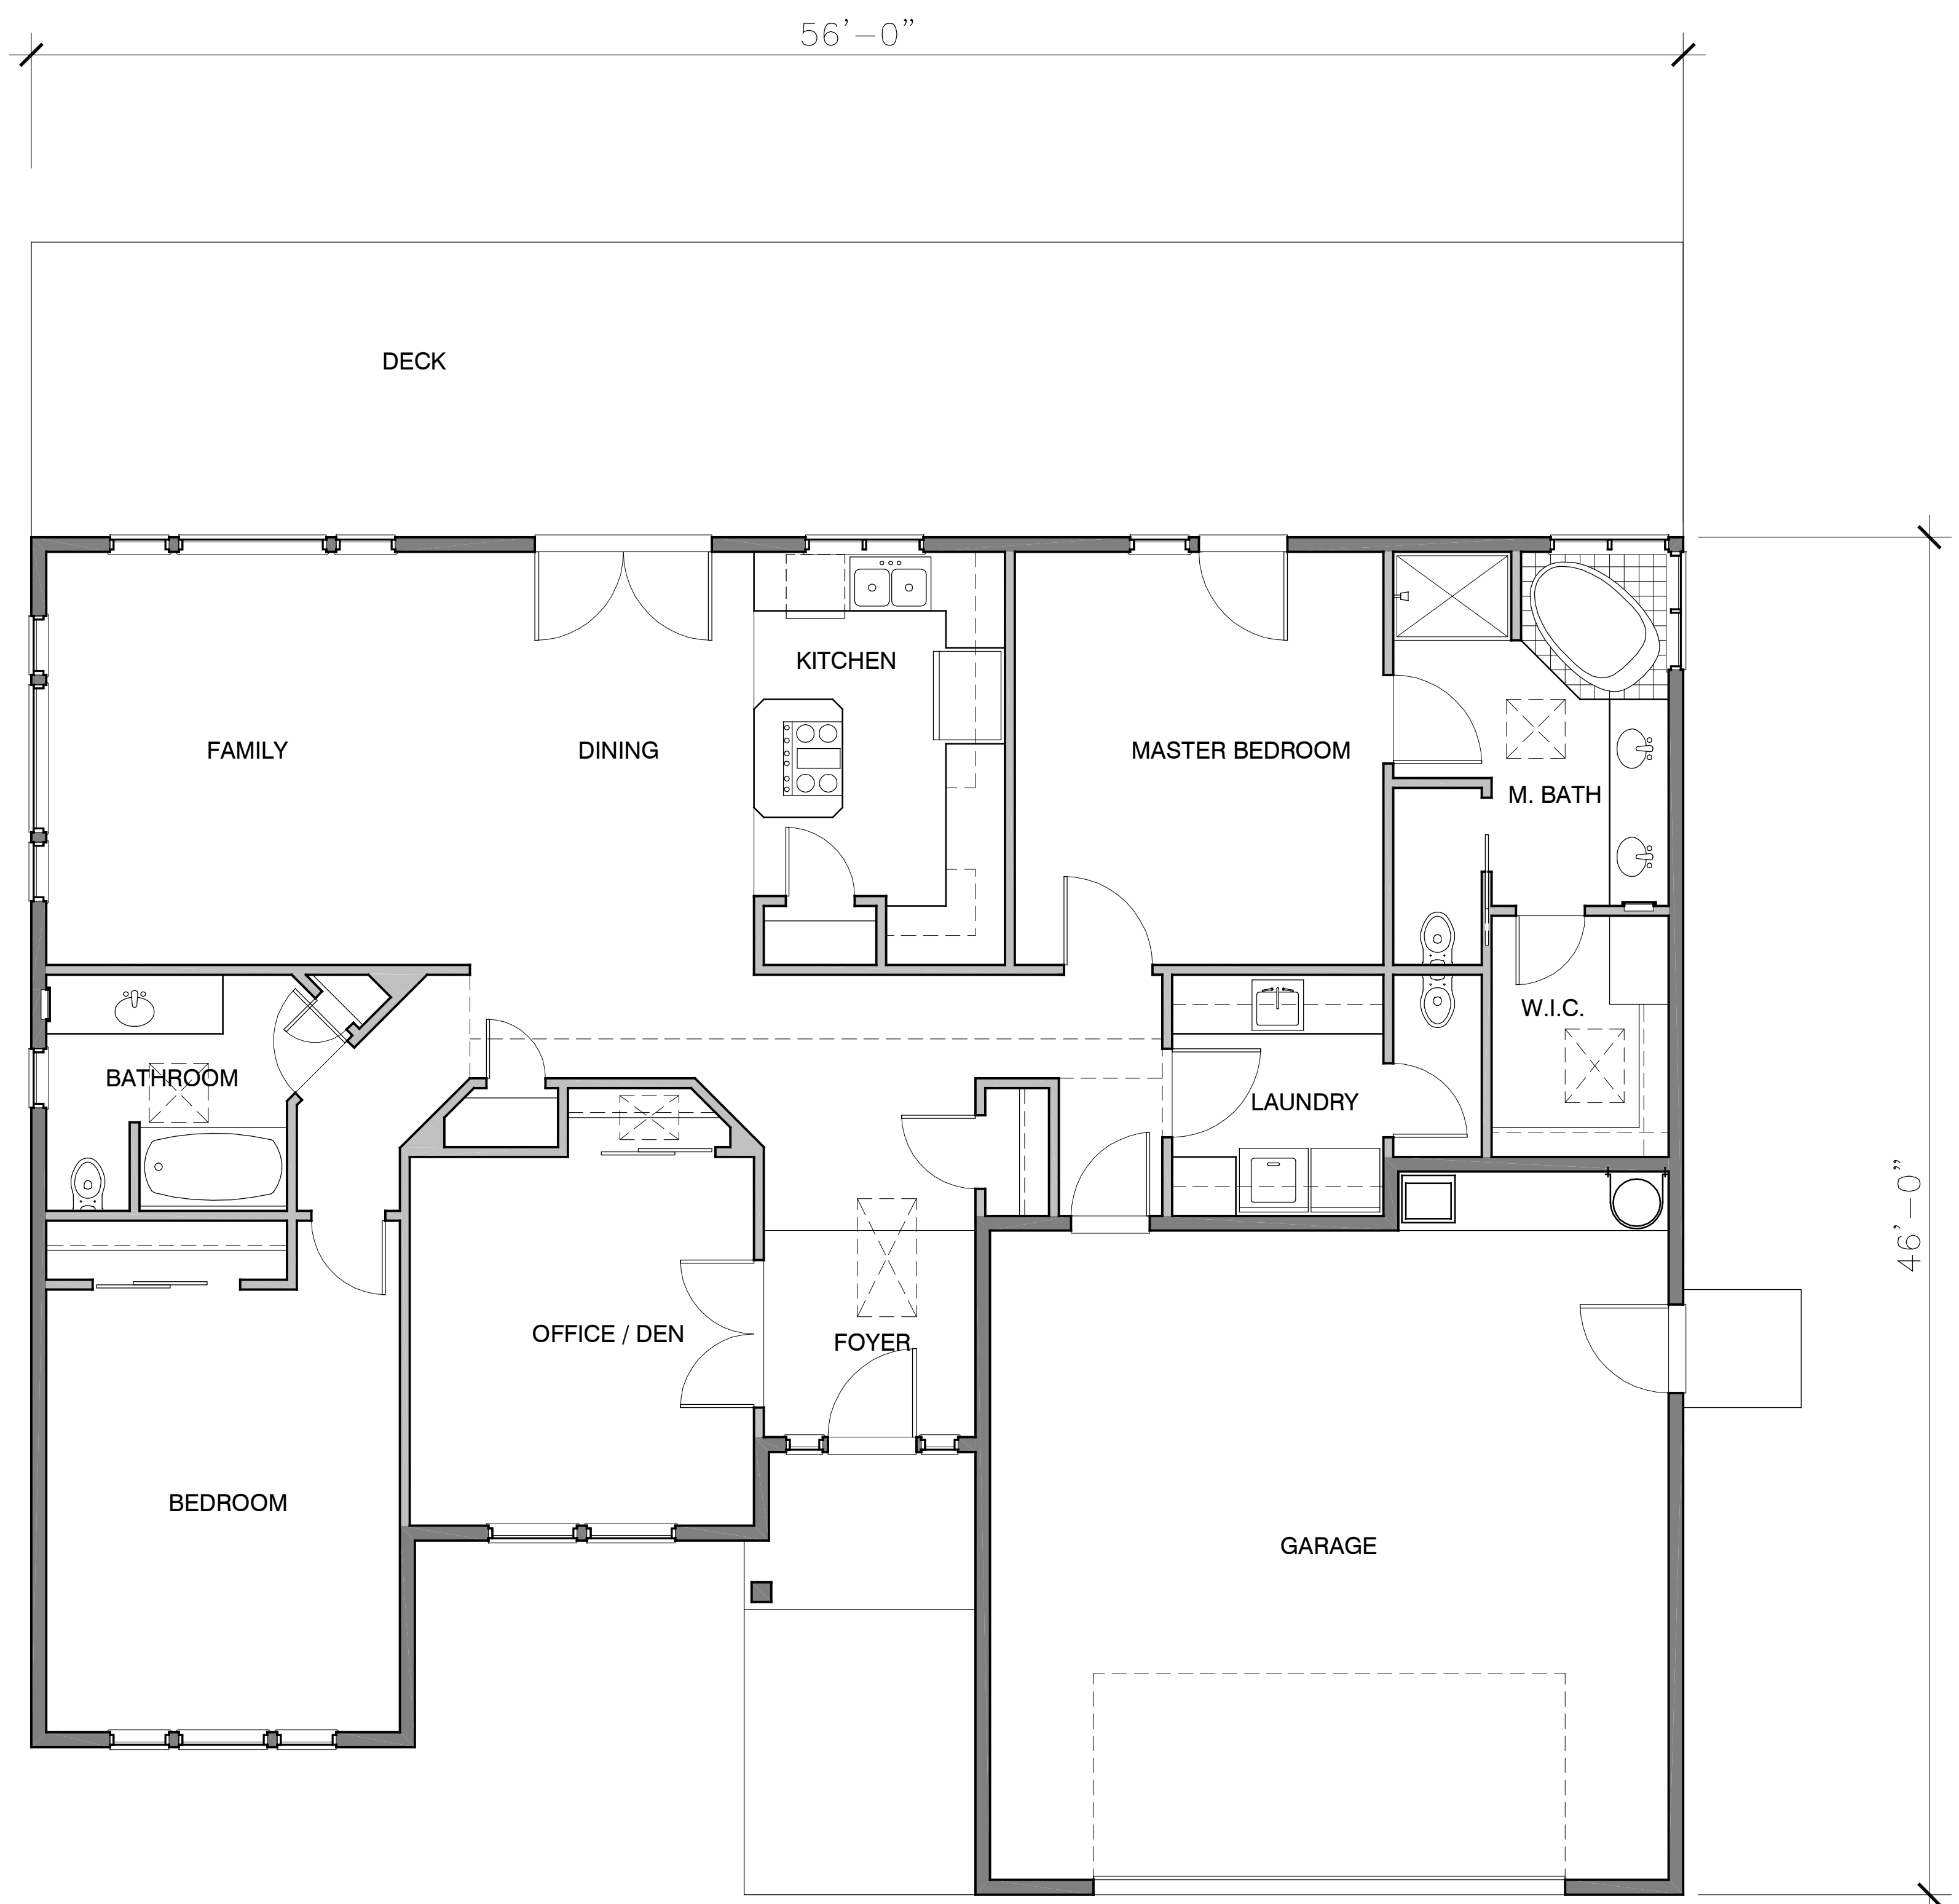

Front Elevation

Scale: 1/8"=1'-0"

Main Floor Plan

Scale: 1/8"=1'-0"

1670 S.F.

lot a26 HIGHLAND ESTATES

bak
ASSOCIATES
1009 W. 13th Street
Port Angeles, Wa 98363
360.457.3014